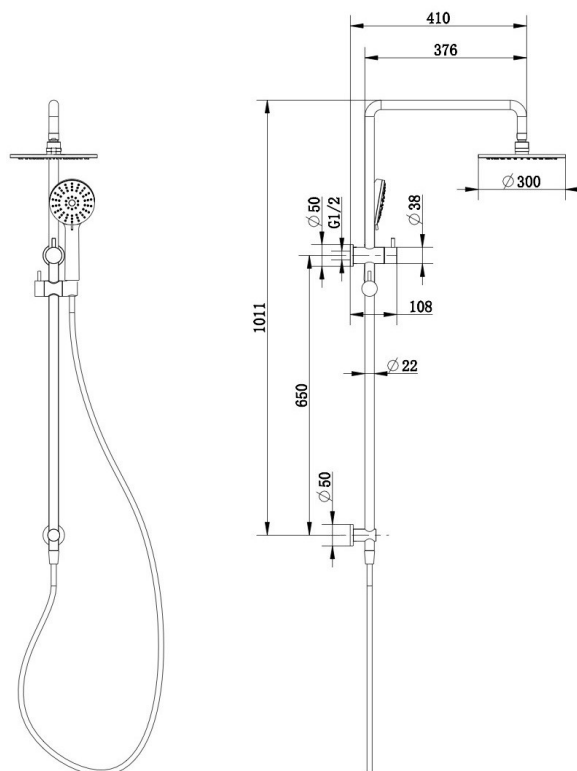

AKEMI 300MM COMBINATION SHOWER MODERN BRASS 10354BB-30

- Available in 6 finishes
- 250 & 300mm roses available in most finishes
- Adjustable slider
- 1.5 metre PVC hose
- 8mm brass rose
- Dual fixing for added stability
- Top inlet only
- Ceramic disc diverter
- Brass & ABS construction
- 15 year warranty
- WELS Rating 3 Star 9 l/min
- 3 function ABS handpiece
- Max. operating pressure 500 kpa
- Min. operating pressure 150 kpa
- Max. water temperature 80°C
- Must be installed by a licensed plumber

These products will damage all finishes.

All specifications are correct at time of print. Changes may be made without notification. Sizes & finish may differ from website image. Use product for all installation rough ins, as tech drawing is a guide and may differ slightly.