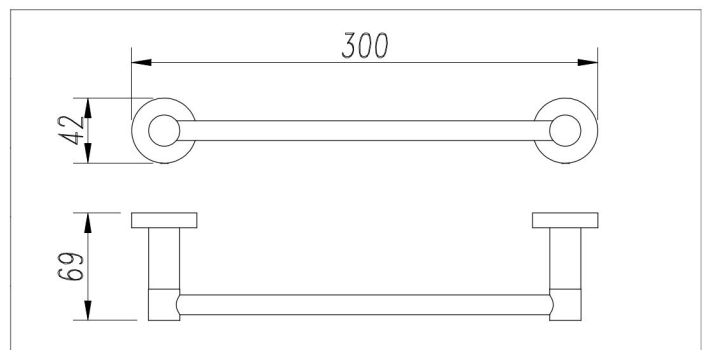

**CIOSO 300MM TOWEL BAR 8835,  
8835BL, 8835BB, 8835NP, 8835GM**

- Available in chrome, matte black, modern brass, brushed nickel, gun metal
- PVD finish
- Dual fixing for added stability
- Brass/stainless steel construction
- 5 year warranty