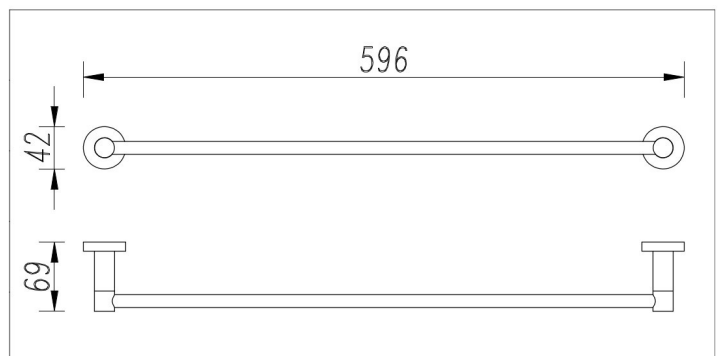

**CIOSO SINGLE TOWEL RAIL 600MM
8833, 8833BL, 8833BB, 8833NP,
8833GM**

- Available in chrome, matte black, modern brass, brushed nickel, gun metal
- PVD finish
- Dual fixing for added stability
- Brass/stainless steel construction
- 5 year warranty