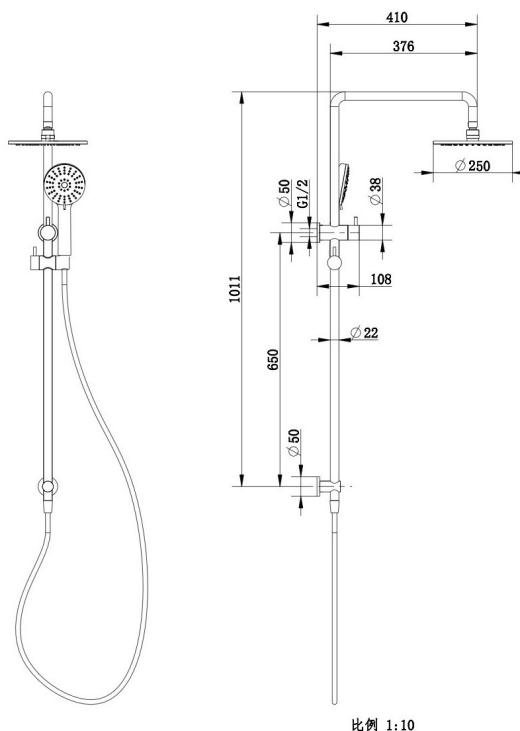

## AKEMI 250MM COMBINATION SHOWER MODERN BRASS 10354BB

- Available in 6 finishes
- 200, 250 & 300mm roses available in most finishes
- Adjustable slider
- 1.5 metre PVC hose
- 8mm brass rose
- Dual fixing for added stability
- Top inlet only
- Ceramic disc diverter
- Brass & ABS construction
- 15 year warranty
- WELS Rating 3 Star 9 l/min
- 3 function ABS handpiece
- Max. operating pressure 500 kpa
- Min. operating pressure 150 kpa
- Max. water temperature 80°C
- Must be installed by a licensed plumber

These products will damage all finishes.

All specifications are correct at time of print. Changes may be made without notification. Sizes & finish may differ from website image. Use product for all installation rough ins, as tech drawing is a guide and may differ slightly.