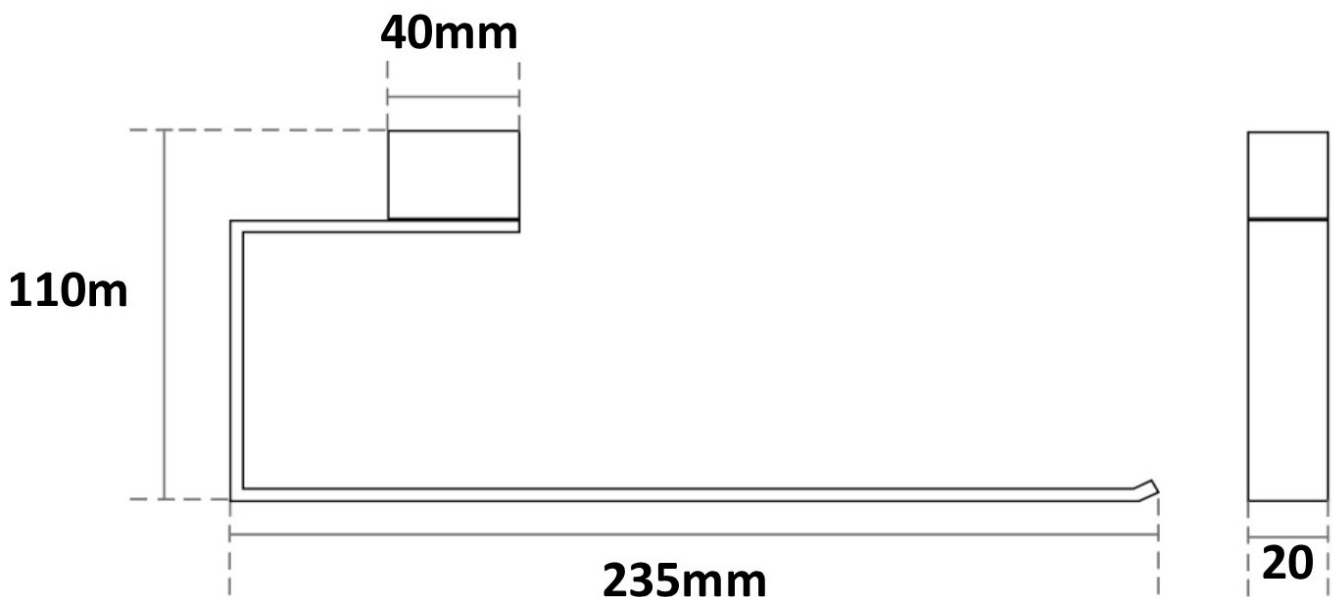

**ZOYA TOWEL STIRRUP 7835, 7835BL,  
7835CB, 7835NP, 7835GM**

- Available in chrome, matte black, chrome/  
matte black, brushed nickel, gun metal
- PVD finish
- Dual fixing for added stability
- Brass construction
- 10 year warranty