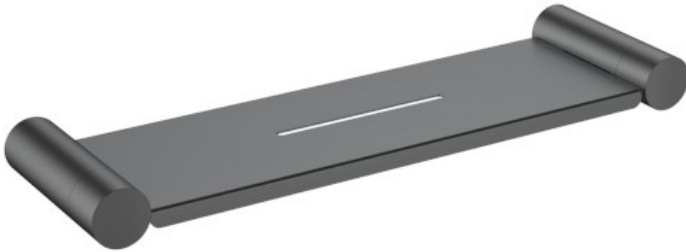

**FINESA 350MM SHELF  
GUN METAL 6837GM**

- Available in 6 finishes
- PVD finish
- Dual fixing for added stability
- Brass construction
- 10 year warranty

**CLEANING GUIDE**

Clean using only a soft microfibre or cotton cloth.