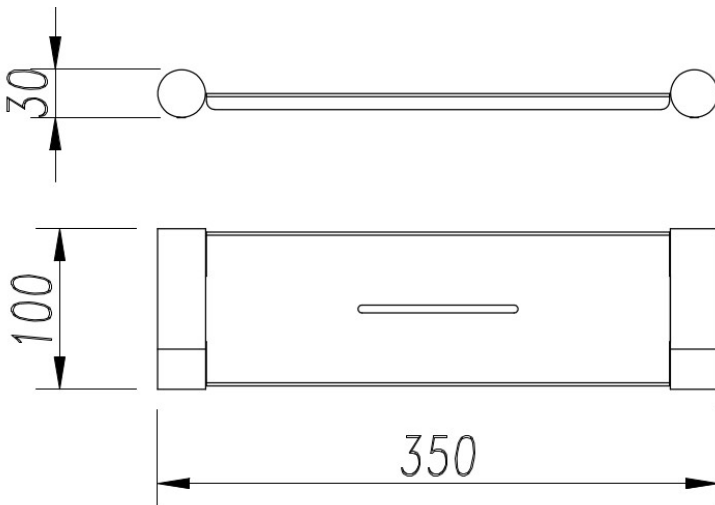

**FINESA 350MM SHELF  
GUN METAL 6837GM**

- Available in 6 finishes
- PVD finish
- Dual fixing for added stability
- Brass construction
- 10 year warranty

**CLEANING GUIDE**

Clean using only a soft microfibre or cotton cloth.