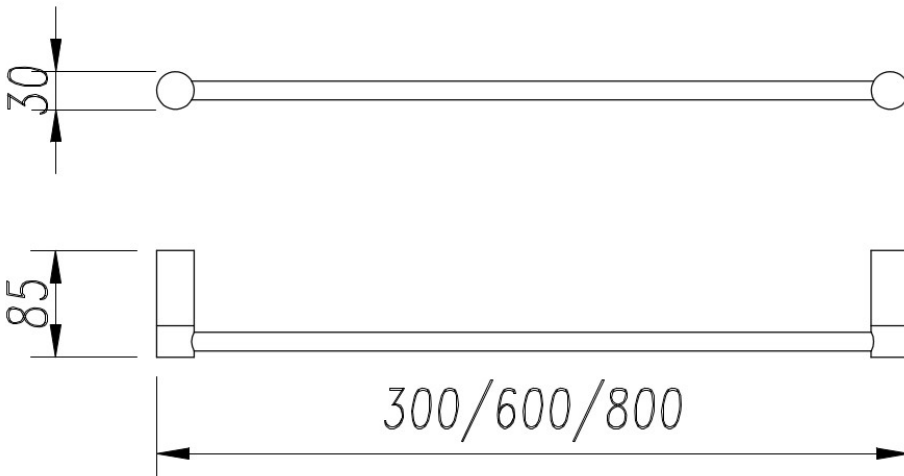

**FINESA SINGLE TOWEL RAIL 800MM
GUN METAL 6834GM**

- Available in 6 finishes
- PVD finish
- Dual fixing for added stability
- Brass construction
- 10 year warranty

CLEANING GUIDE

Clean using only a soft microfibre or cotton cloth.