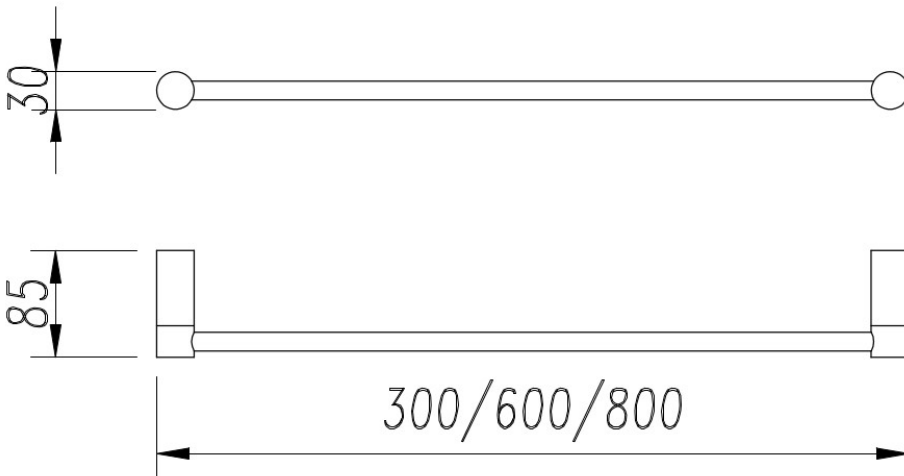

**FINESA SINGLE TOWEL RAIL 600MM  
GUN METAL 6833GM**

- Available in 6 finishes
- PVD finish
- Dual fixing for added stability
- Brass construction
- 10 year warranty

**CLEANING GUIDE**

Clean using only a soft microfibre or cotton cloth.