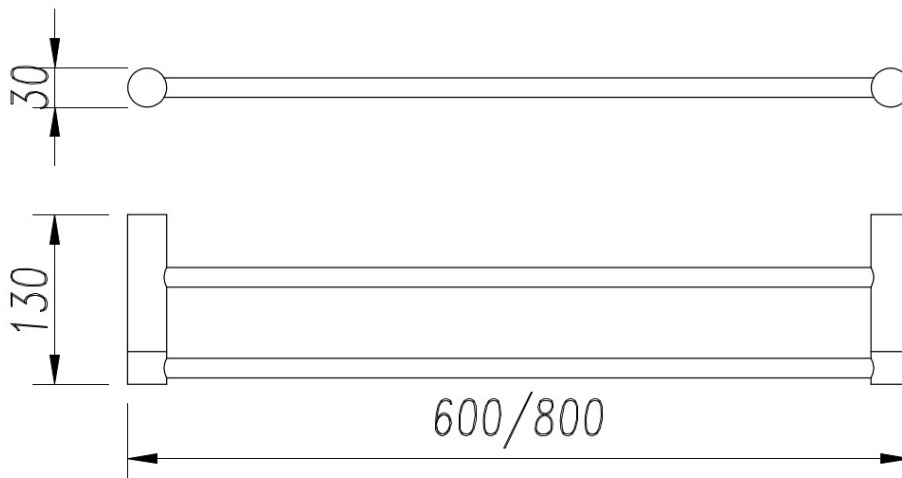

**FINESA DOUBLE TOWEL RAIL 800MM
GUN METAL 6832GM**

- Available in 6 finishes
- PVD finish
- Dual fixing for added stability
- Brass construction
- 10 year warranty

CLEANING GUIDE

Clean using only a soft microfibre or cotton cloth.