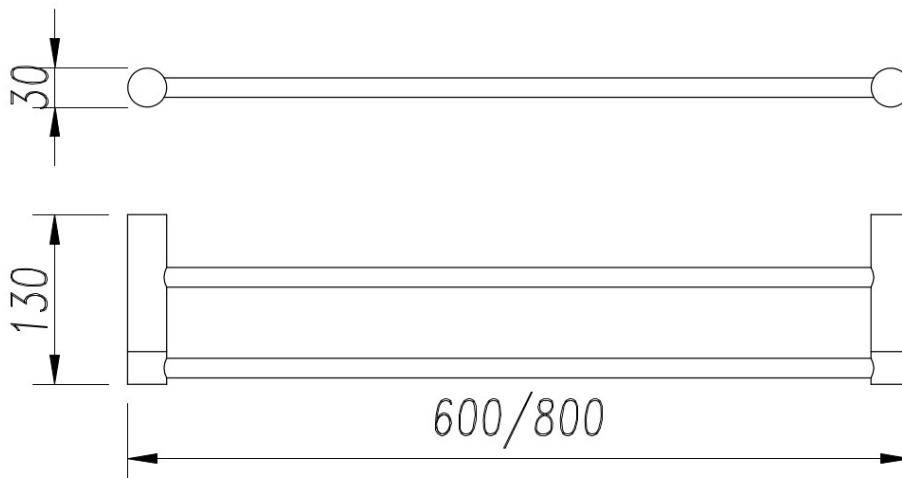

**FINESA DOUBLE TOWEL RAIL 600MM
GUN METAL 6831GM**

- Available in 6 finishes
- PVD finish
- Dual fixing for added stability
- Brass construction
- 10 year warranty

CLEANING GUIDE

Clean using only a soft microfibre or cotton cloth.