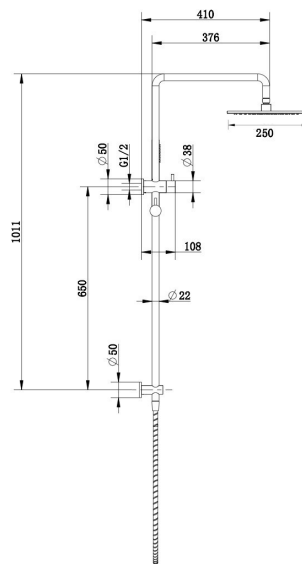

## CIOSO 250MM COMBINATION SHOWER MATTE BLACK/CHROME 10754BL-25

- Contemporary new design
- Available in 6 finishes
- Available with 200, 250 & 300mm roses
- All rose sizes may not be available on all finishes
- Dual fixing for added stability
- Brass & ABS construction
- 15 year replacement warranty
- WELS rating 3 Star 9 l/min
- Single function handpiece
- Max. operating pressure 500 kpa
- Min. operating pressure 150 kpa
- Maximum water temperature 80 degrees
- Must be installed by a licensed plumber

比例 1:10