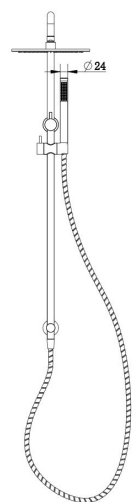

## CIOSO 250MM COMBINATION SHOWER MATTE BLACK/CHROME 10754BL-25

- Contemporary new design
- Available in 6 finishes
- Available with 200, 250 & 300mm roses
- All rose sizes may not be available on all finishes
- Dual fixing for added stability
- Brass & ABS construction
- 15 year replacement warranty
- WELS rating 3 Star 9 l/min
- Single function handpiece
- Max. operating pressure 500 kpa
- Min. operating pressure 150 kpa
- Maximum water temperature 80 degrees
- Must be installed by a licensed plumber

比例 1:10