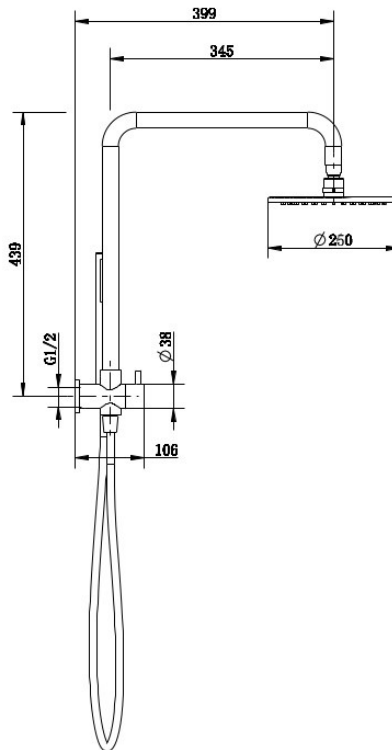

10753NP-25

CIOSO 250MM DUAL SHOWER BRUSHED NICKEL 10753NP-25

- Contemporary new design
- Available in 5 finishes
- Available with 200, 250 & 300mm roses
- All rose sizes may not be available on all finishes
- Dual fixing for added stability
- Brass & ABS construction
- 15 year replacement warranty
- WELS rating 3 Star 9 l/min
- Single function handpiece
- Max. operating pressure 500 kpa
- Min. operating pressure 150 kpa
- Maximum water temperature 80 degrees
- Must be installed by a licensed plumber