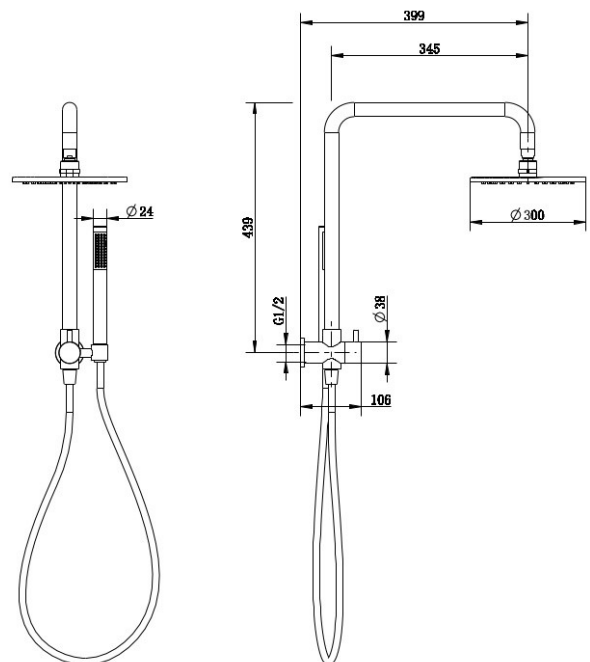

CIOSO 300MM DUAL SHOWER GUN METAL 10753GM-30

- Available in 5 finishes
- 200, 250 & 300mm roses available in most finishes
- 1.5 metre PVC hose
- 8mm brass rose
- Ceramic disc diverter
- Brass & ABS construction
- 15 year warranty
- WELS Rating 3 Star 9 l/min
- Single function brass handpiece
- Max. operating pressure 500 kpa
- Min. operating pressure 150 kpa
- Max. water temperature 80°C
- Must be installed by a licensed plumber

These products will damage all finishes.

All specifications are correct at time of print. Changes may be made without notification. Sizes & finish may differ from website image. Use product for all installation rough ins, as tech drawing is a guide and may differ slightly.