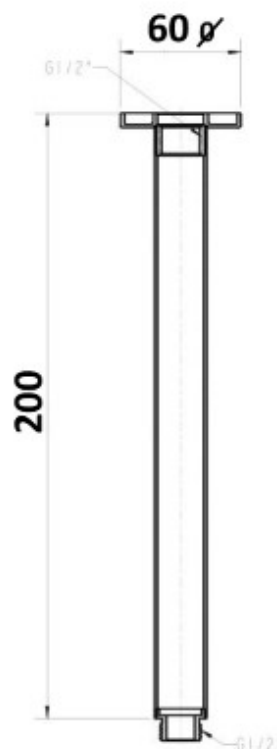

**AKEMI 200MM CEILING DROPPER
ARM GUN METAL 10514GM**

- **Brass construction**
- **Available in 5 finishes**
- **15 year warranty**
- **Max. operating pressure 500 kpa**
- **Min. operating pressure 150 kpa**
- **Max. water temperature 80°C**
- **Must be installed by a licensed plumber**