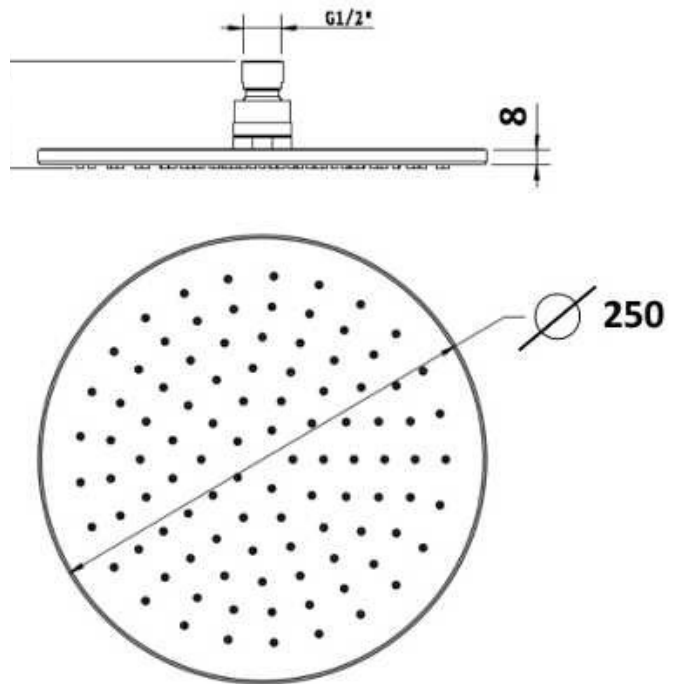

## AKEMI ROUND OVERHEAD ROSE 250MM GUN METAL 10500GM

- Available in 5 finishes
- WELS Rating—3 Star 9 LPM
- 15 years warranty
- 5 years finish
- Maximum operating pressure 500kpa
- Minimum operating pressure 150kpa
- Maximum water temperature 80 degrees
- Must be installed by a licensed plumber