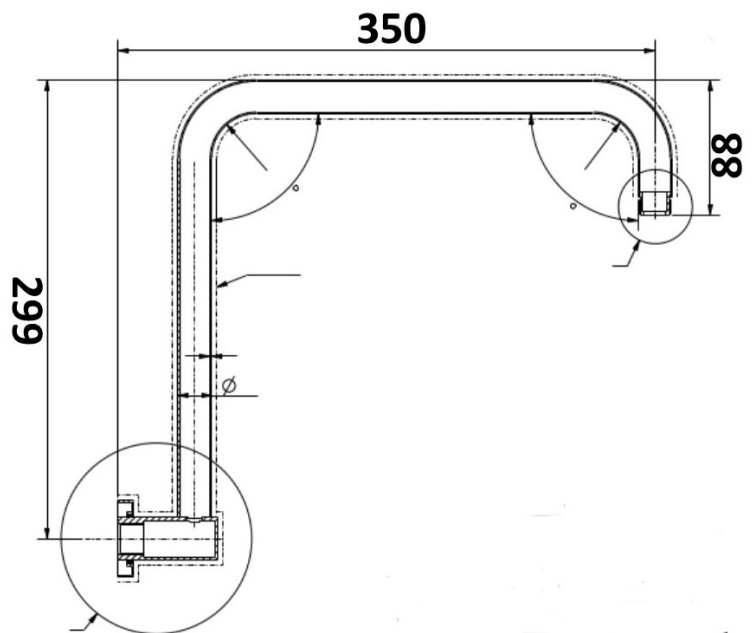

**AKEMI HI RISE ARM 350MM  
GUN METAL 10395GM**

- **Brass construction**
- **Available in 5 finishes**
- **15 year warranty**
- **Max. operating pressure 500 kpa**
- **Min. operating pressure 150 kpa**
- **Max. water temperature 80°C**
- **Must be installed by a licensed plumber**