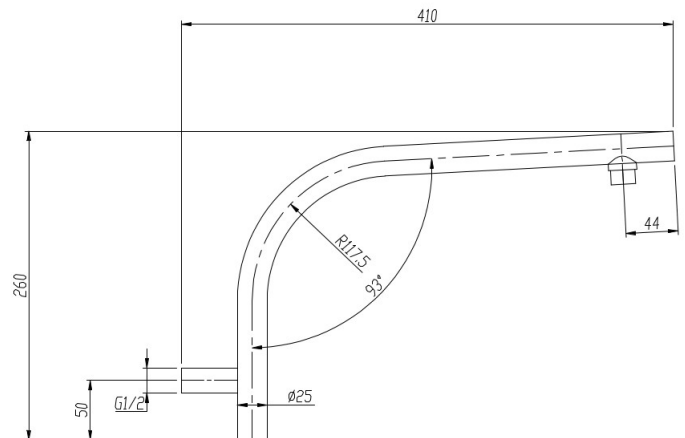

AKEMI RAISED ARM 410MM
10392, 10392BL, 10392NP,
10392BB, 10392GM

- Brass construction
- Available in 5 finishes
- 15 year warranty
- Max. operating pressure 500 kpa
- Min. operating pressure 150 kpa
- Max. water temperature 80°C
- Must be installed by a licensed plumber