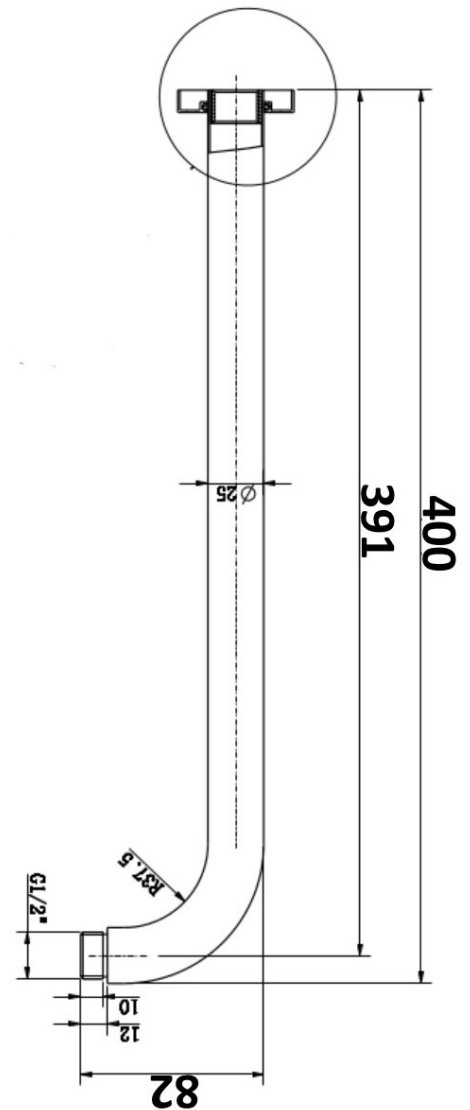

**AKEMI WALL SHOWER ARM  
400MM GUN METAL 10365GM**

- **Brass construction**
- **Available in 5 finishes**
- **15 year warranty**
- **Max. operating pressure 500 kpa**
- **Min. operating pressure 150 kpa**
- **Max. water temperature 80°C**
- **Must be installed by a licensed plumber**