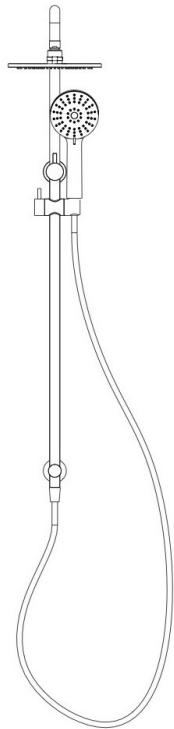

Millennium

QUALITY BATHROOMWARE

- SINCE 1997 AUSTRALIA -

比例 1:10

AKEMI 250MM COMBINATION SHOWER GUN METAL 10354GM-25

- Contemporary new design
- Available in 6 finishes
- Dual fixing for added stability
- Brass & ABS construction
- 15 year replacement warranty
- WELS rating 3 Star 9 l/min
- 3 function handpiece
- Max. operating pressure 500 kpa
- Min. operating pressure 150 kpa
- Maximum water temperature 80 degrees
- Must be installed by a licensed plumber