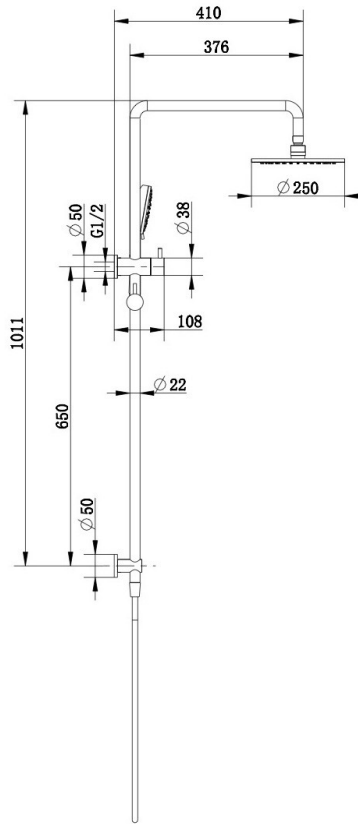

Millennium

QUALITY BATHROOMWARE

- SINCE 1997 AUSTRALIA -

比例 1:10

AKEMI 250MM COMBINATION SHOWER GUN METAL 10354GM-25

- Contemporary new design
- Available in 6 finishes
- Dual fixing for added stability
- Brass & ABS construction
- 15 year replacement warranty
- WELS rating 3 Star 9 l/min
- 3 function handpiece
- Max. operating pressure 500 kpa
- Min. operating pressure 150 kpa
- Maximum water temperature 80 degrees
- Must be installed by a licensed plumber