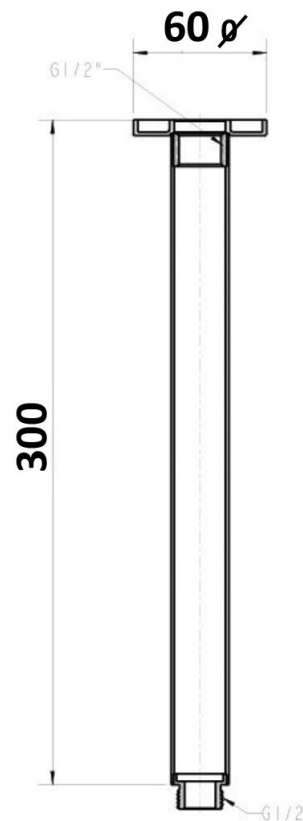

**AKEMI 300MM CEILING DROPPER
ARM GUN METAL 10214GM**

- **Brass construction**
- **Available in 5 finishes**
- **15 year warranty**
- **Max. operating pressure 500 kpa**
- **Min. operating pressure 150 kpa**
- **Max. water temperature 80°C**
- **Must be installed by a licensed plumber**