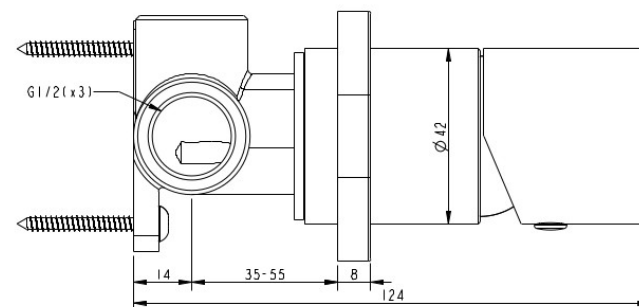

FINESA SQ RANGE SHOWER MIXER MATTE BLACK SQ10723

- Contemporary new design
- Available in 5 finishes
- Available with new square dress plate
- 15 Year conditional warranty
- Maximum operating pressure 500kpa
- Minimum operating pressure 150kpa
- Maximum water temperature 80 degrees
- Must be installed by a licensed plumber