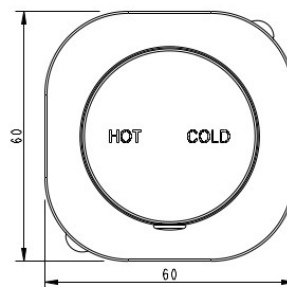

FINESA SQ RANGE SHOWER MIXER MATTE BLACK SQ10723

- Contemporary new design
- Available in 5 finishes
- Available with new square dress plate
- 15 Year conditional warranty
- Maximum operating pressure 500kpa
- Minimum operating pressure 150kpa
- Maximum water temperature 80 degrees
- Must be installed by a licensed plumber