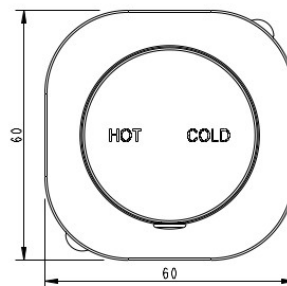

## FINESA SQ RANGE SHOWER MIXER BRUSHED NICKEL SQ10722NP

- Contemporary new design
- Available in 5 finishes
- Available with new square dress plate
- 15 Year conditional warranty
- Maximum operating pressure 500kpa
- Minimum operating pressure 150kpa
- Maximum water temperature 80 degrees
- Must be installed by a licensed plumber