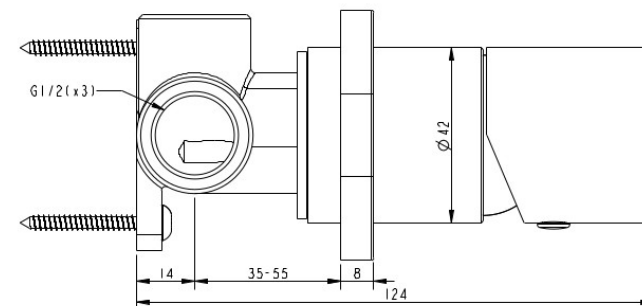

## FINESA SQ RANGE SHOWER MIXER BRUSHED NICKEL SQ10722NP

- Contemporary new design
- Available in 5 finishes
- Available with new square dress plate
- 15 Year conditional warranty
- Maximum operating pressure 500kpa
- Minimum operating pressure 150kpa
- Maximum water temperature 80 degrees
- Must be installed by a licensed plumber