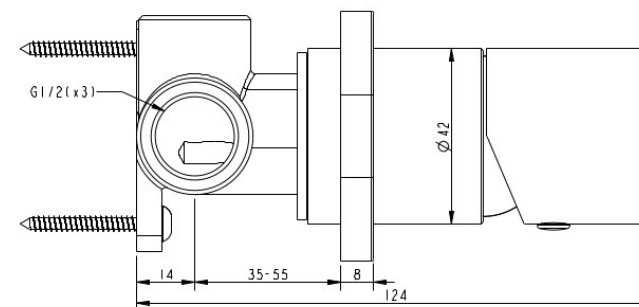

Millennium
QUALITY BATHROOMWARE
- SINCE 1997 AUSTRALIA -

FINESA SQ RANGE SHOWER MIXER GUN METAL SQ10722GM

- Contemporary new design
- Available in 5 finishes
- Available with new square dress plate
- 15 Year conditional warranty
- Maximum operating pressure 500kpa
- Minimum operating pressure 150kpa
- Maximum water temperature 80 degrees
- Must be installed by a licensed plumber