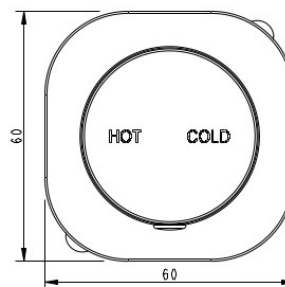

Millennium
QUALITY BATHROOMWARE
- SINCE 1997 AUSTRALIA -

FINESA SQ RANGE SHOWER MIXER GUN METAL SQ10722GM

- Contemporary new design
- Available in 5 finishes
- Available with new square dress plate
- 15 Year conditional warranty
- Maximum operating pressure 500kpa
- Minimum operating pressure 150kpa
- Maximum water temperature 80 degrees
- Must be installed by a licensed plumber