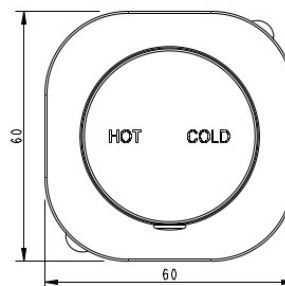

Millennium
QUALITY BATHROOMWARE
- SINCE 1997 AUSTRALIA -

FINESA SQ RANGE SHOWER MIXER MODERN BRASS SQ10722BB

- Contemporary new design
- Available in 5 finishes
- Available with new square dress plate
- 15 Year conditional warranty
- Maximum operating pressure 500kpa
- Minimum operating pressure 150kpa
- Maximum water temperature 80 degrees
- Must be installed by a licensed plumber