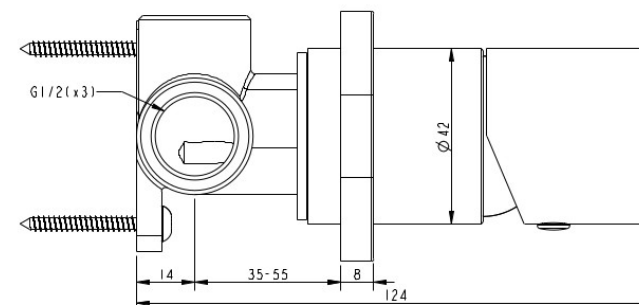

Millennium
QUALITY BATHROOMWARE
- SINCE 1997 AUSTRALIA -

FINESA SQ RANGE SHOWER MIXER MODERN BRASS SQ10722BB

- Contemporary new design
- Available in 5 finishes
- Available with new square dress plate
- 15 Year conditional warranty
- Maximum operating pressure 500kpa
- Minimum operating pressure 150kpa
- Maximum water temperature 80 degrees
- Must be installed by a licensed plumber