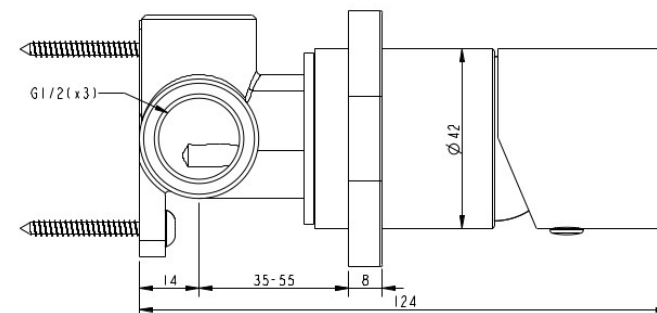

FINESA SQ SHOWER MIXERS

SQ722, SQ723, SQ722NP, SQ722GM, SQ722BB

- Contemporary new design
- Available in 5 finishes
- Available with new square dress plate
- 15 Year conditional warranty
- Maximum operating pressure 500kpa
- Minimum operating pressure 150kpa
- Maximum water temperature 80 degrees
- Must be installed by a licensed plumber