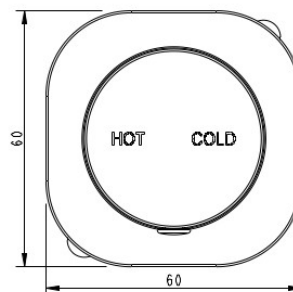

FINESA SQ SHOWER MIXERS

SQ722, SQ723, SQ722NP, SQ722GM, SQ722BB

- Contemporary new design
- Available in 5 finishes
- Available with new square dress plate
- 15 Year conditional warranty
- Maximum operating pressure 500kpa
- Minimum operating pressure 150kpa
- Maximum water temperature 80 degrees
- Must be installed by a licensed plumber