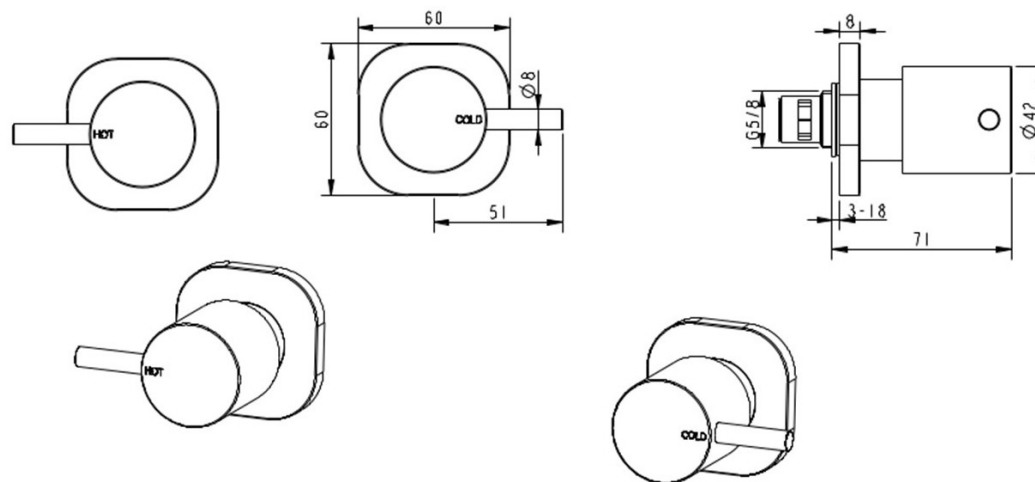

### SQ675, SQ676, SQ678, SQ675GM, SQ675BB

- Contemporary new design with new soft square dress plate
- Available in chrome, matte black, brushed nickel, gun metal & modern brass
- 1/4 turn ceramic disc operation
- Maximum operating pressure 500kpa
- Minimum operating pressure 150kpa
- 15 year conditional warranty
- Must be installed by a licensed plumber