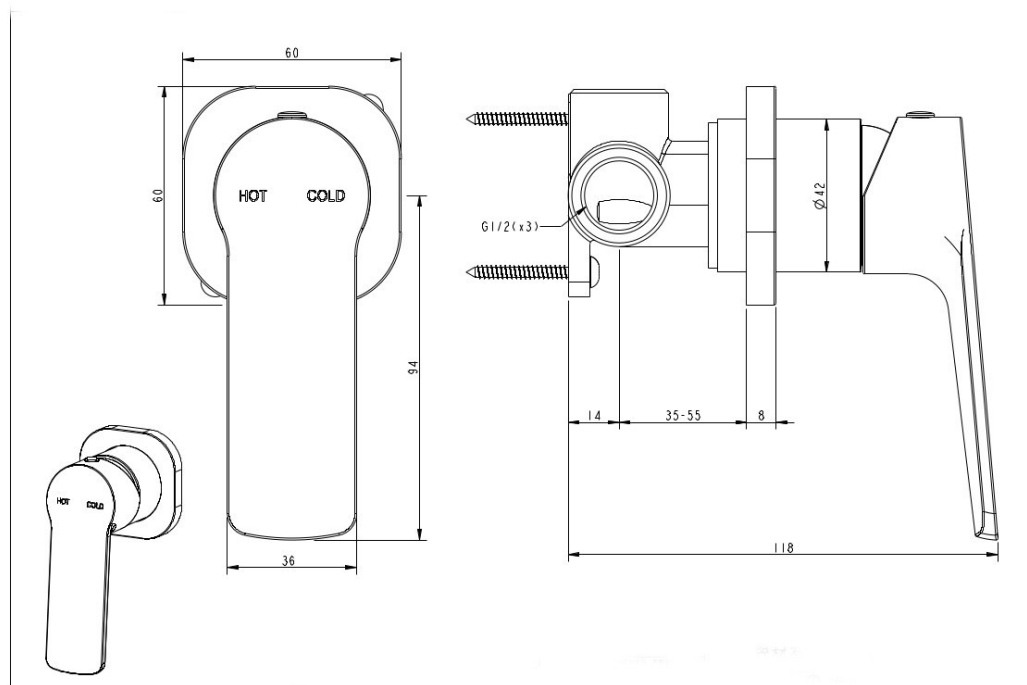

**AKEMI SQ RANGE SHOWER MIXERS**  
**SQ342, SQ343, SQ342NP, SQ342GM,**  
**SQ342BB**

- Contemporary new design with square dress plate
- Available in 5 finishes
- 15 Year conditional warranty
- Maximum operating pressure 500kpa
- Minimum operating pressure 150kpa
- Maximum water temperature 80 degrees
- Must be installed by a licensed plumber