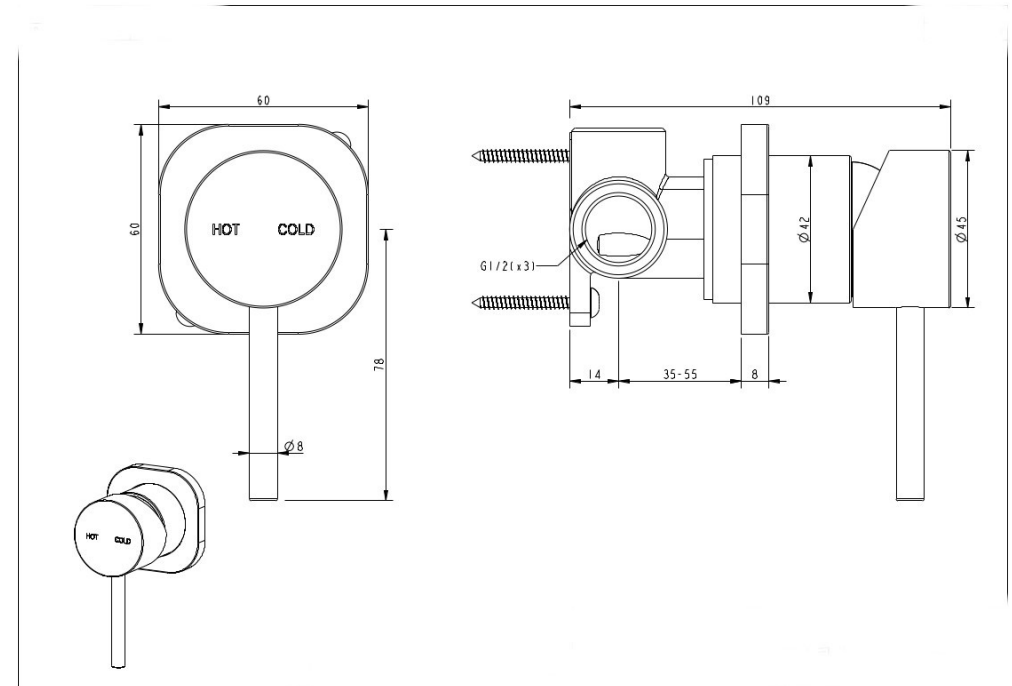

Millennium

QUALITY BATHROOMWARE
- SINCE 1997 AUSTRALIA -

CIOSO SQ RANGE SHOWER MIXERS SQ151PD, SQ151BLPD, SQ151NPPD, SQ151GMPD, SQ151BBPD

- Contemporary new design with square dress plate
- 15 year warranty
- Available in 5 finishes
- Maximum operating pressure 500kpa
- Minimum operating pressure 150kpa
- Maximum water temperature 80 degrees
- Must be installed by a licensed plumber