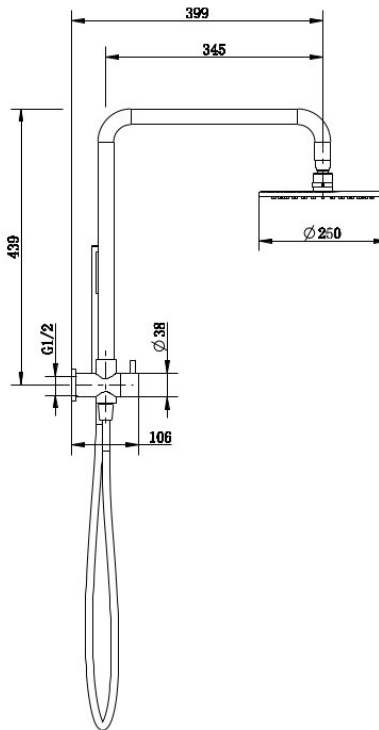

W 01 9. 91

CIOSO DUAL SHOWER CHROME 10753-25

- Contemporary new design
- Available in 6 finishes
- Available with 200, 250 & 300mm roses
- All rose sizes may not be available on all finishes
- Dual fixing for added stability
- Brass & ABS construction
- 15 year replacement warranty
- WELS rating 3 Star 9 l/min
- Single function handpiece
- Max. operating pressure 500 kpa
- Min. operating pressure 150 kpa
- Maximum water temperature 80 degrees
- Must be installed by a licensed plumber