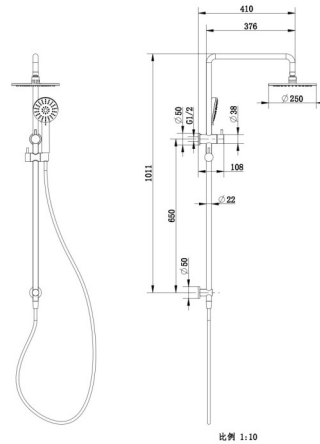

## AKEMI COMBINATION SHOWER MATTE BLACK 10354MB-25

- Contemporary new design
- Available in electroplated matte black
- Dual fixing for added stability
- Brass & ABS construction
- 15 year replacement warranty
- 5 year finish warranty
- 1 year hose warranty
- WELS rating 3 Star 9 l/min
- 3 function handpiece
- Max. operating pressure 500 kpa
- Min. operating pressure 150 kpa
- Maximum water temperature 80 degrees
- Must be installed by a licensed plumber