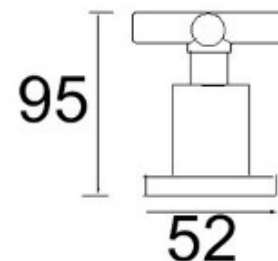

WATERPOINT WALL TOP ASSEMBLIES BRUSHED NICKEL JV2029NP

- Contemporary new design
- Available in 5 finishes
- 15 year conditional warranty
- Maximum operating pressure 500kpa
- Minimum operating pressure 150kpa
- Maximum water temperature 80°C
- Must be installed by a licensed plumber