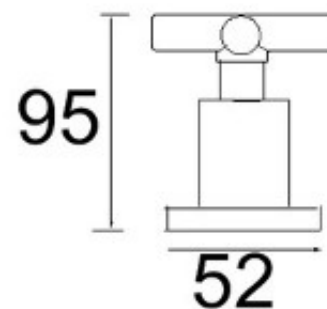

WATERPOINT WALL TOP ASSEMBLIES GUN METAL JV2029GM

- Contemporary new design
- Available in 5 finishes
- 15 year conditional warranty
- Maximum operating pressure 500kpa
- Minimum operating pressure 150kpa
- Maximum water temperature 80°C
- Must be installed by a licensed plumber