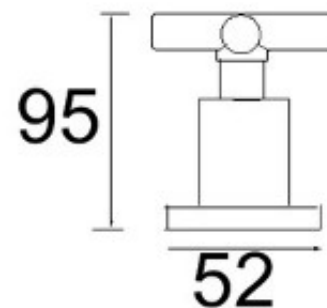

WATERPOINT WALL TOP ASSEMBLIES MODERN BRASS JV2029BB

- Contemporary new design
- Available in 5 finishes
- 15 year conditional warranty
- Maximum operating pressure 500kpa
- Minimum operating pressure 150kpa
- Maximum water temperature 80°C
- Must be installed by a licensed plumber