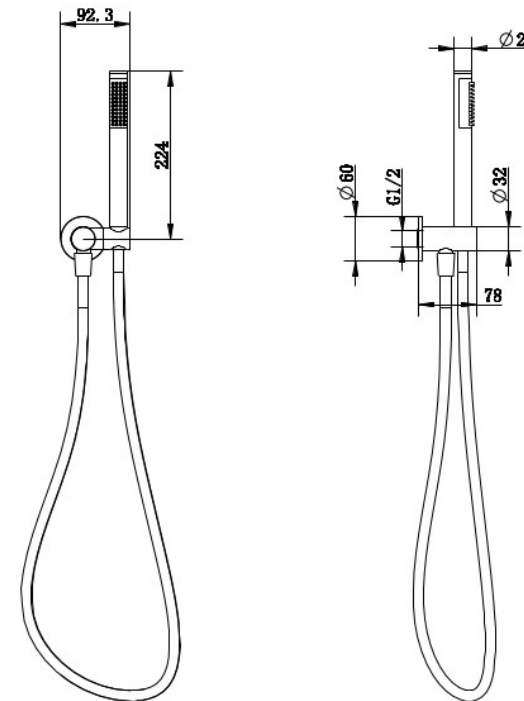

CIOSO HANDSHOWER ON ADJ. SWIVEL BRACKET CHROME 10776

- Contemporary new design
- Available in 4 finishes
- Dual fixing for added stability
- Brass & ABS construction
- 15 year replacement warranty
- WELS rating 3 Star 9 l/min
- Single function handpiece
- Max. operating pressure 500 kpa
- Min. operating pressure 150 kpa
- Maximum water temperature 80 degrees
- Must be installed by a licensed plumber