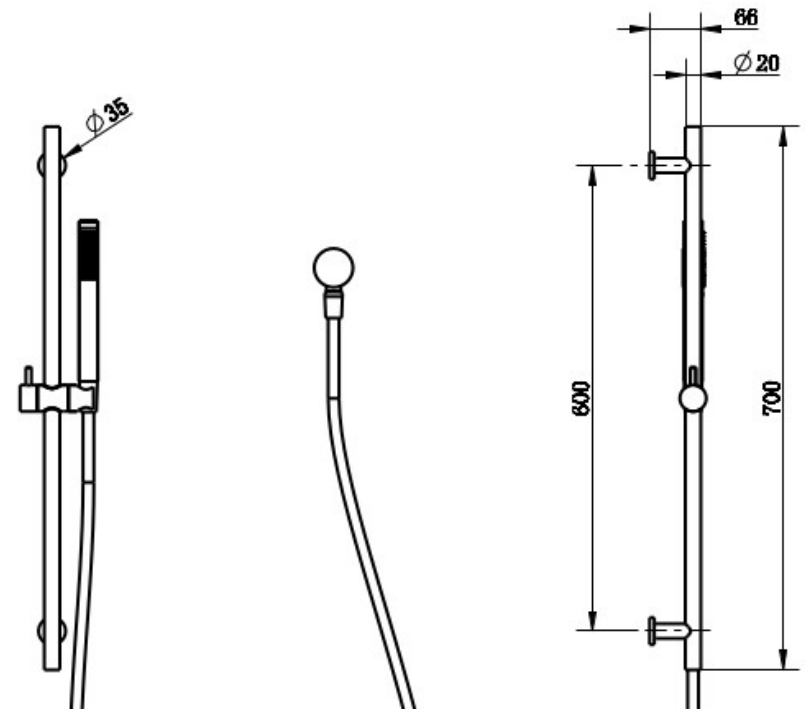

## CIOSO RAIL SHOWER BRUSHED NICKEL 10741NP

- Contemporary new design
- Available in 4 finishes
- Dual fixing for added stability
- Brass & ABS construction
- 15 year replacement warranty
- WELS rating 3 Star 9 l/min
- Single function handpiece
- Max. operating pressure 500 kpa
- Min. operating pressure 150 kpa
- Maximum water temperature 80 degrees
- Must be installed by a licensed plumber