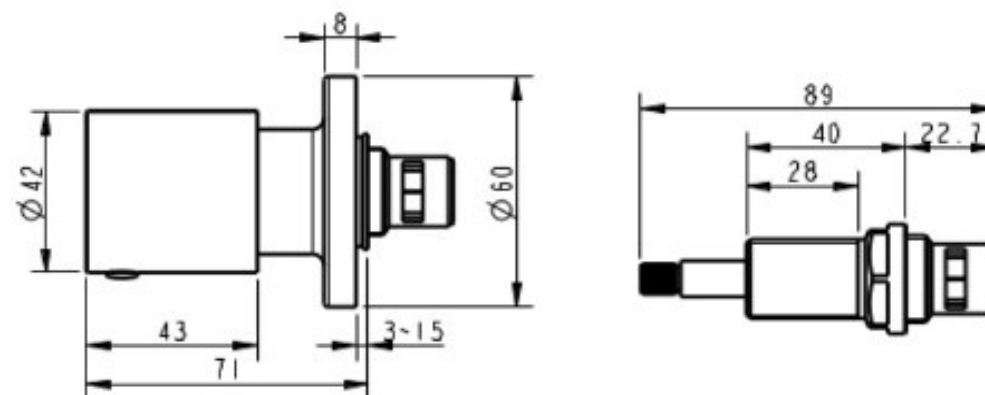

FINESA WALL TOP ASSEMBLIES GUN METAL 10579

- Contemporary new design
- Available in 9 modern finishes
- 1/4 turn ceramic disc operation
- Maximum operating pressure 500kpa
- Minimum operating pressure 150kpa
- 15 year conditional warranty
- Must be installed by a licensed plumber