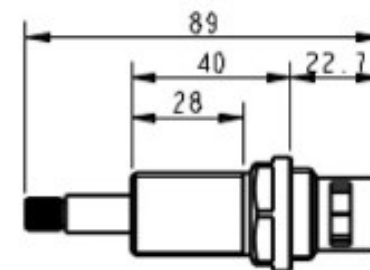

## FINESA WALL TOP ASSEMBLIES MODERN BRASS 10578

- Contemporary new design
- Available in 9 modern finishes
- 1/4 turn ceramic disc operation
- Maximum operating pressure 500kpa
- Minimum operating pressure 150kpa
- 15 year conditional warranty
- Must be installed by a licensed plumber