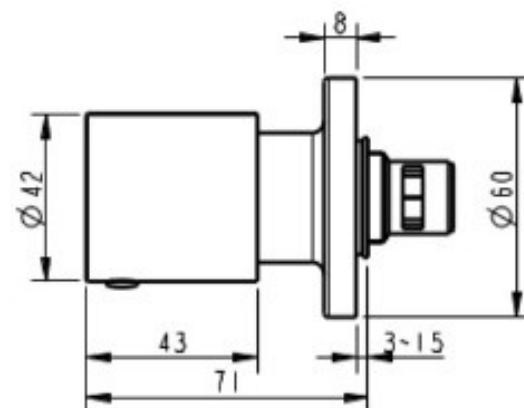

## FINESA WALL TOP ASSEMBLIES MODERN BRASS 10578

- Contemporary new design
- Available in 9 modern finishes
- 1/4 turn ceramic disc operation
- Maximum operating pressure 500kpa
- Minimum operating pressure 150kpa
- 15 year conditional warranty
- Must be installed by a licensed plumber