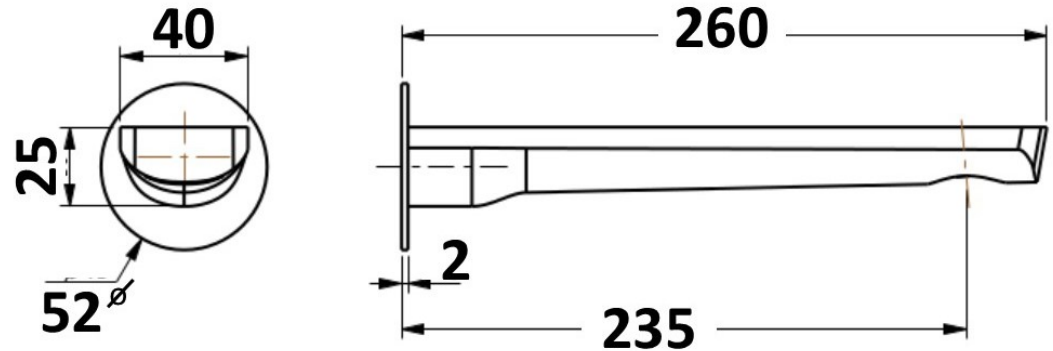

**AKEMI BATH SPOUT 235MM GUN METAL  
10442GM**

- Contemporary new design
- Available in 9 finishes
- 15 year warranty
- Maximum operating pressure 500kpa
- Minimum operating pressure 150kpa
- Maximum water temperature 80 degrees
- Must be installed by a licensed plumber