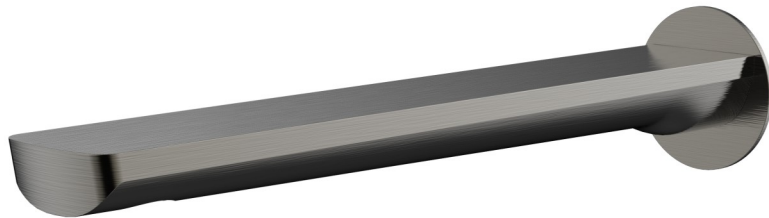

**AKEMI BATH SPOUT 235MM GUN METAL  
10442GM**

- Contemporary new design
- Available in 9 finishes
- 15 year warranty
- Maximum operating pressure 500kpa
- Minimum operating pressure 150kpa
- Maximum water temperature 80 degrees
- Must be installed by a licensed plumber