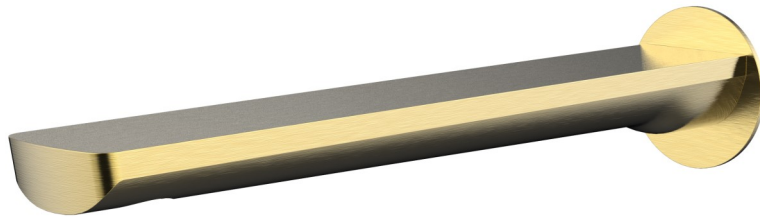

**AKEMI BATH SPOUT 235MM MODERN
BRASS 10442BB**

- Contemporary new design
- Available in 9 finishes
- 15 year warranty
- Maximum operating pressure 500kpa
- Minimum operating pressure 150kpa
- Maximum water temperature 80 degrees
- Must be installed by a licensed plumber