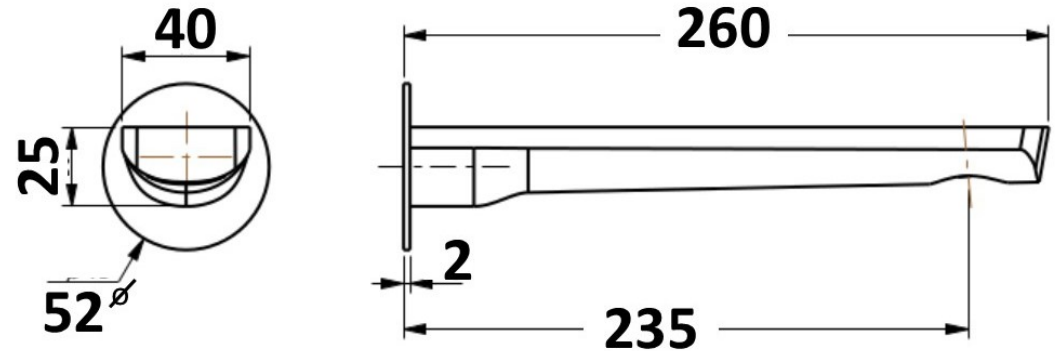

**AKEMI BATH SPOUT 235MM MODERN
BRASS 10442BB**

- Contemporary new design
- Available in 9 finishes
- 15 year warranty
- Maximum operating pressure 500kpa
- Minimum operating pressure 150kpa
- Maximum water temperature 80 degrees
- Must be installed by a licensed plumber