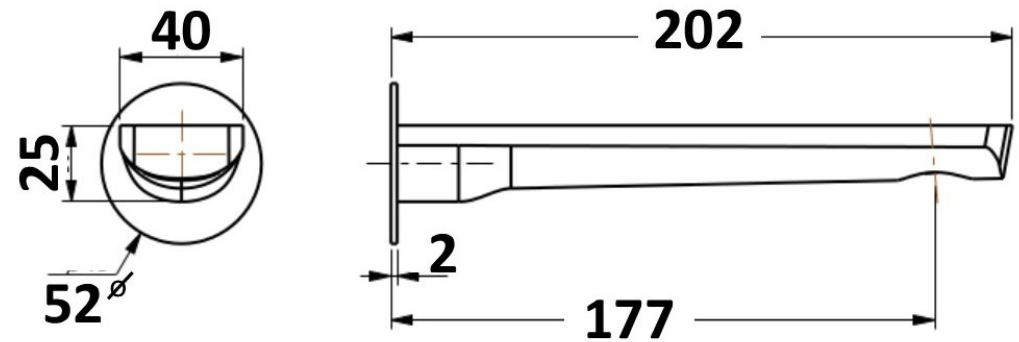

**AKEMI BATH SPOUT 180MM GUN METAL
10438GM**

- Contemporary new design
- Available in 9 finishes
- 15 year warranty
- Maximum operating pressure 500kpa
- Minimum operating pressure 150kpa
- Maximum water temperature 80 degrees
- Must be installed by a licensed plumber