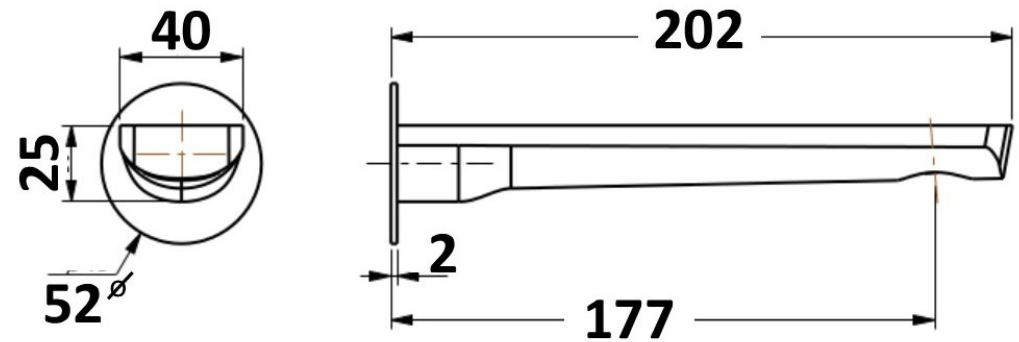

**AKEMI BATH SPOUT 180MM MODERN  
BRASS 10438BB**

- Contemporary new design
- Available in 9 finishes
- 15 year warranty
- Maximum operating pressure 500kpa
- Minimum operating pressure 150kpa
- Maximum water temperature 80 degrees
- Must be installed by a licensed plumber