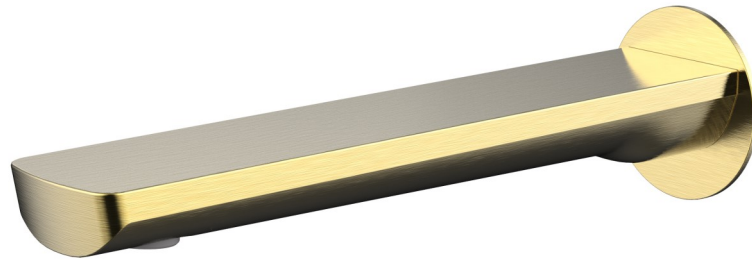

**AKEMI BATH SPOUT 180MM MODERN  
BRASS 10438BB**

- Contemporary new design
- Available in 9 finishes
- 15 year warranty
- Maximum operating pressure 500kpa
- Minimum operating pressure 150kpa
- Maximum water temperature 80 degrees
- Must be installed by a licensed plumber