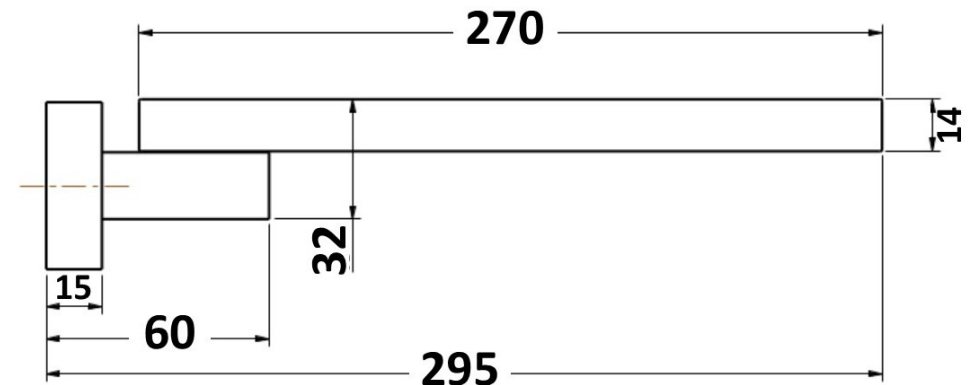

KIATO SWIVEL BATH SPOUT
295MM GUN METAL 10422GM

- Contemporary new design
- Available in 7 modern finishes
- 15 Year replacement warranty
- Maximum operating pressure 500kpa
- Minimum operating pressure 150kpa
- Maximum water temperature 80 degrees
- Must be installed by a licensed plumber