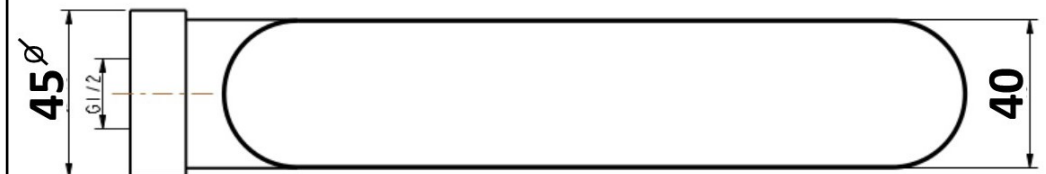

KIATO SWIVEL BATH SPOUT
295MM GUN METAL 10422GM

- Contemporary new design
- Available in 7 modern finishes
- 15 Year replacement warranty
- Maximum operating pressure 500kpa
- Minimum operating pressure 150kpa
- Maximum water temperature 80 degrees
- Must be installed by a licensed plumber