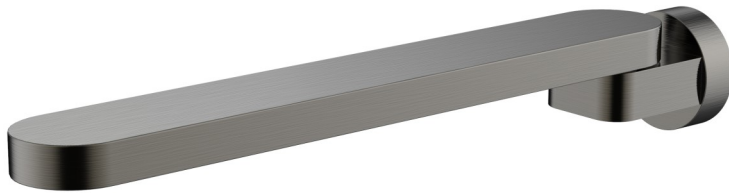

KIATO SWIVEL BATH SPOUT
295MM GUN METAL 10422GM

- Contemporary new design
- Available in 7 modern finishes
- 15 Year replacement warranty
- Maximum operating pressure 500kpa
- Minimum operating pressure 150kpa
- Maximum water temperature 80 degrees
- Must be installed by a licensed plumber