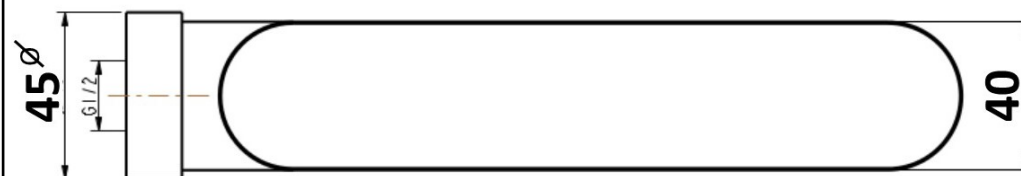

KIATO SWIVEL BATH SPOUT
295MM MODERN BRASS
10422BB

- Contemporary new design
- Available in 7 modern finishes
- 15 Year replacement warranty
- Maximum operating pressure 500kpa
- Minimum operating pressure 150kpa
- Maximum water temperature 80 degrees
- Must be installed by a licensed plumber