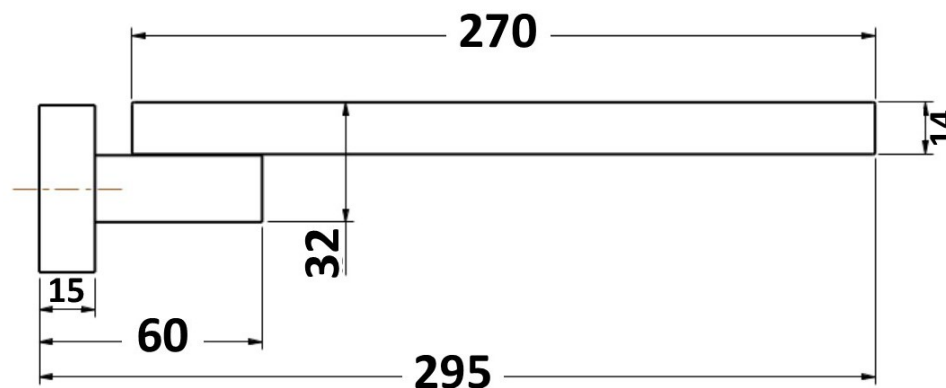

KIATO SWIVEL BATH SPOUT
295MM MODERN BRASS
10422BB

- Contemporary new design
- Available in 7 modern finishes
- 15 Year replacement warranty
- Maximum operating pressure 500kpa
- Minimum operating pressure 150kpa
- Maximum water temperature 80 degrees
- Must be installed by a licensed plumber