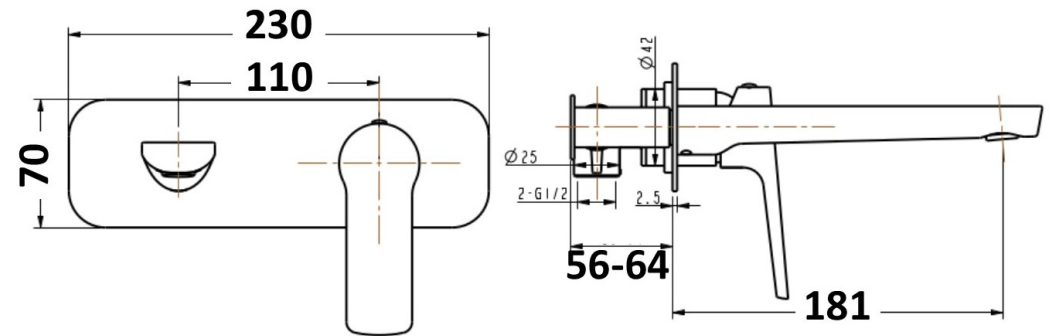

AKEMI WALL BASIN MIXER GUN METAL 10338GM

- Contemporary new design
- Available in 9 finishes
- 15 Year conditional warranty
- WELS Rating 5 Star 6 LPM
- Maximum operating pressure 500kpa
- Minimum operating pressure 150kpa
- Maximum water temperature 80 degrees
- Must be installed by a licensed plumber