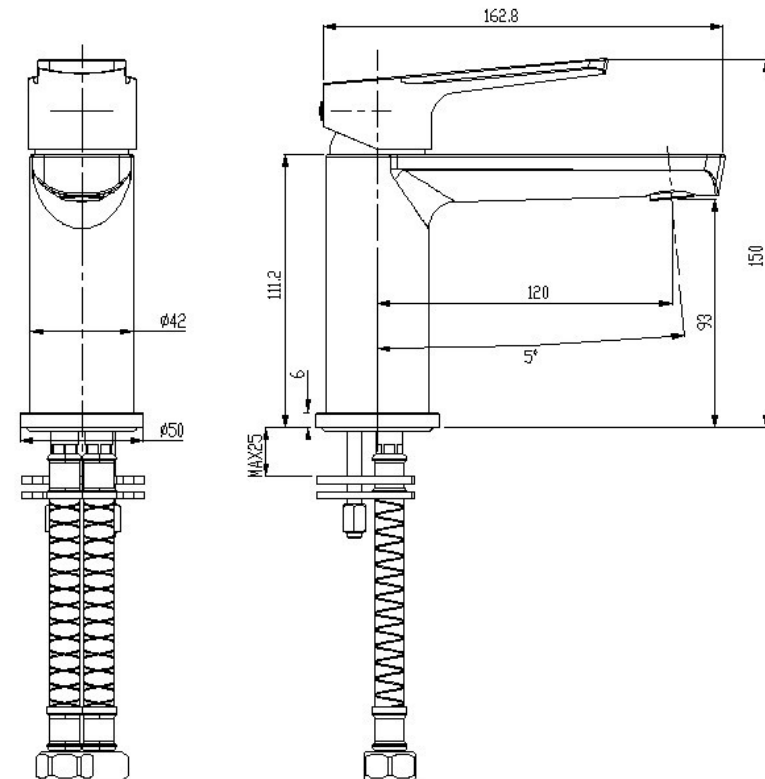

*MILLENNIUM*  
QUALITY BATHROOMWARE  
- EST. 1955 AUSTRALIA -

**AKEMI BASIN MIXER GUN METAL 10330GM**

- Contemporary design
- Available in 9 finishes
- 15 year conditional warranty
- Wels Rating 5 Star 6 LPM
- Maximum operating pressure 500kpa
- Minimum operating pressure 150kpa
- Maximum water temperature 80 degrees
- Must be installed by a licensed plumber
- Isolation stops must be installed inline before flex connectors