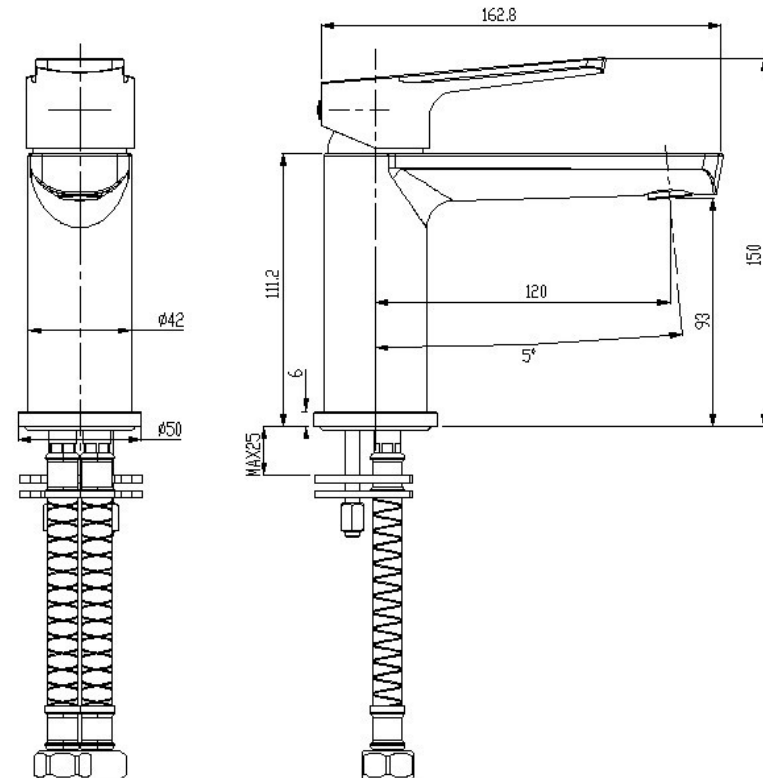

MILLENNIUM
QUALITY BATHROOMWARE
- EST. 1955 AUSTRALIA -

AKEMI BASIN MIXER MODERN BRASS 10330BB

- Contemporary design
- Available in 9 finishes
- 15 year conditional warranty
- Wels Rating 5 Star 6 LPM
- Maximum operating pressure 500kpa
- Minimum operating pressure 150kpa
- Maximum water temperature 80 degrees
- Must be installed by a licensed plumber
- Isolation stops must be installed inline before flex connectors