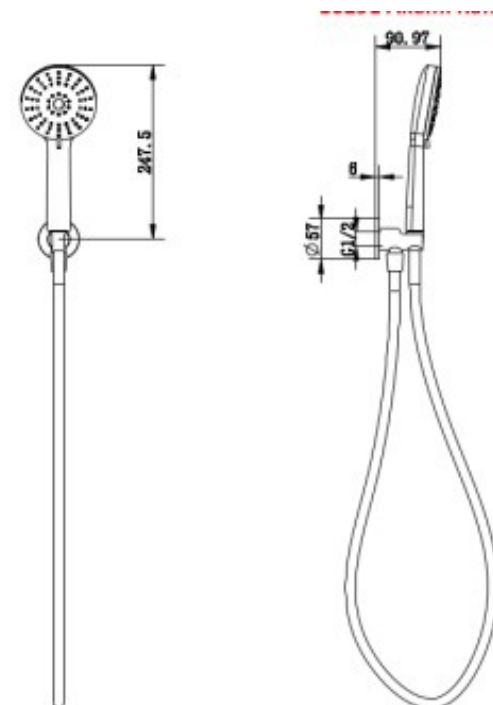

## AKEMI HANDSHOWER ON HOOK BRUSHED NICKEL 10291NP

- Contemporary new design
- Available in 4 finishes
- Dual fixing for added stability
- Brass & ABS construction
- 15 year replacement warranty
- WELS rating 3 Star 9 l/min
- 3 function handpiece
- Max. operating pressure 500 kpa
- Min. operating pressure 150 kpa
- Maximum water temperature 80 degrees
- Must be installed by a licensed plumber