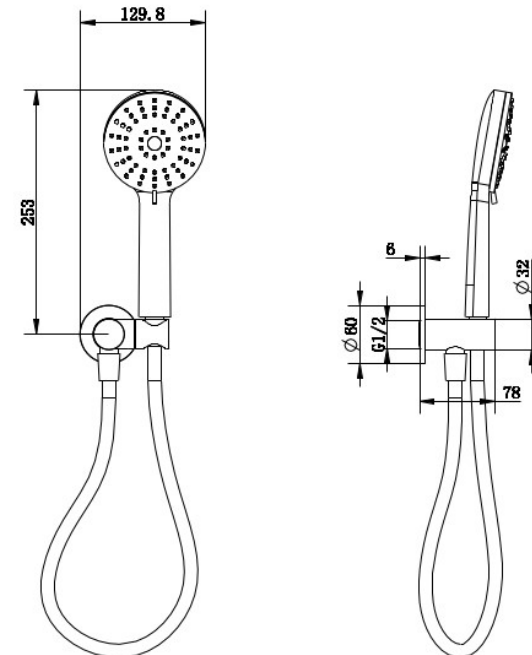

## AKEMI HANDSHOWER ON ADJ. SWIVEL BRACKET MATTE BLACK 10271MB

- Contemporary new design
- Available in 4 finishes
- Dual fixing for added stability
- Brass & ABS construction
- 15 year replacement warranty
- WELS rating 3 Star 9 l/min
- 3 function handpiece
- Max. operating pressure 500 kpa
- Min. operating pressure 150 kpa
- Maximum water temperature 80 degrees
- Must be installed by a licensed plumber