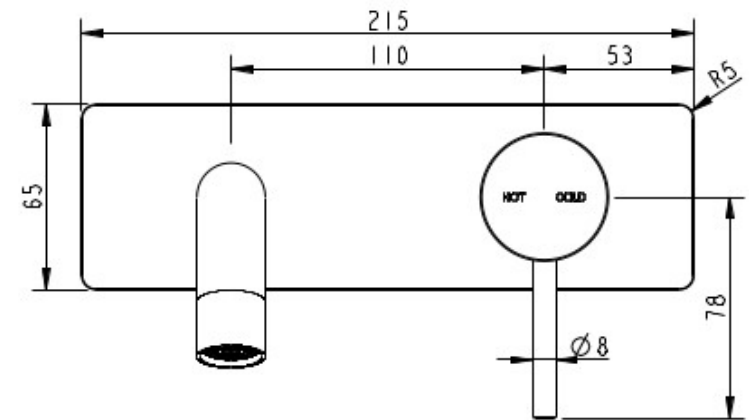

## CIOSO WALL BASIN MIXER MODERN BRASS WITH PLATE PIN DOWN 10152BBPD

- Contemporary new design
- Available in 4 finishes
- 15 Year conditional warranty
- WELS Rating 5 Star 6 LPM
- Maximum operating pressure 500kpa
- Minimum operating pressure 150kpa
- Maximum water temperature 80 degrees
- Must be installed by a licensed plumber