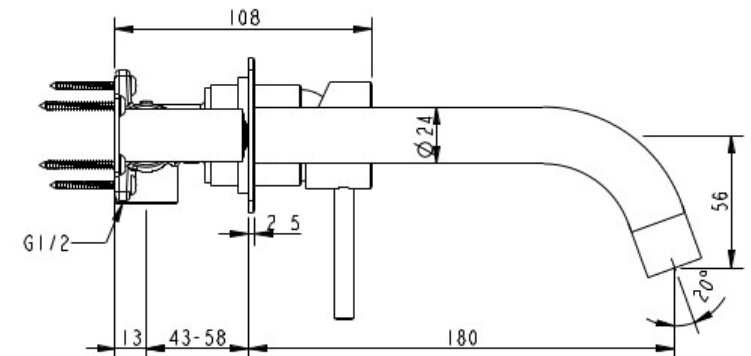

## CIOSO WALL BASIN MIXER MODERN BRASS WITH PLATE PIN DOWN 10152BBPD

- Contemporary new design
- Available in 4 finishes
- 15 Year conditional warranty
- WELS Rating 5 Star 6 LPM
- Maximum operating pressure 500kpa
- Minimum operating pressure 150kpa
- Maximum water temperature 80 degrees
- Must be installed by a licensed plumber