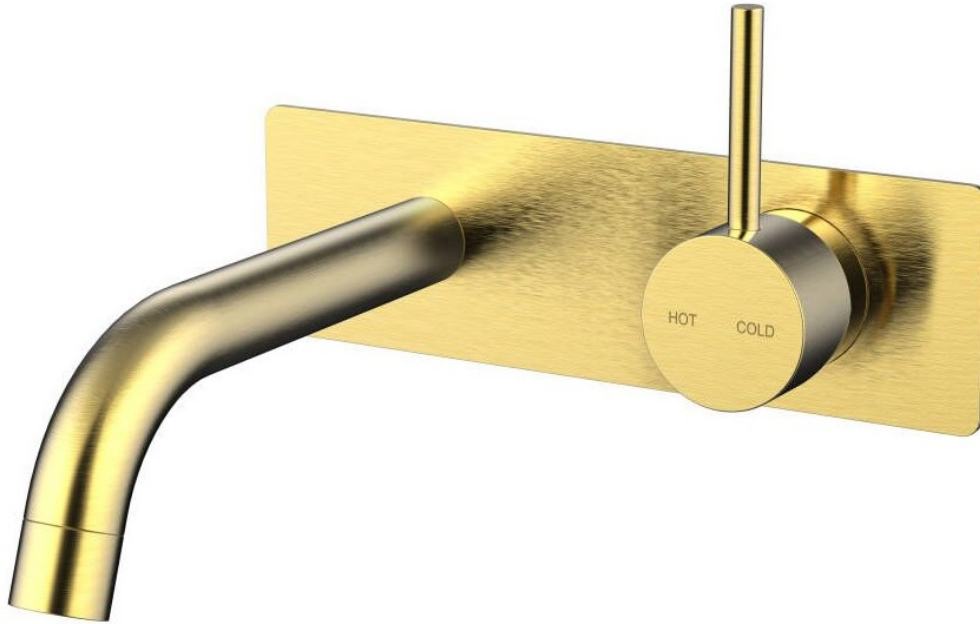

**CIOSO WALL BASIN MIXER MODERN BRASS  
 WITH PLATE 10152BB**

- Contemporary new design
- Available in 4 finishes
- 15 Year conditional warranty
- WELS Rating 5 Star 6 LPM
- Maximum operating pressure 500kpa
- Minimum operating pressure 150kpa
- Maximum water temperature 80 degrees
- Must be installed by a licensed plumber