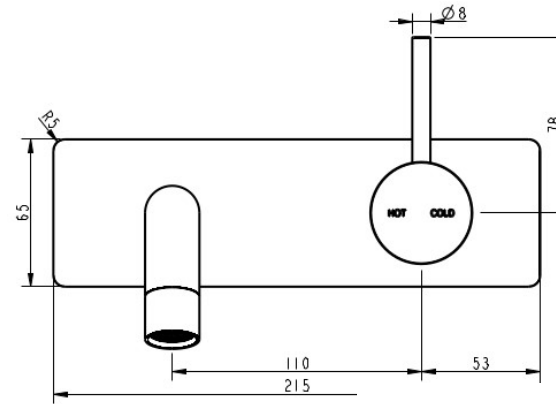

**CIOSO WALL BASIN MIXER MODERN BRASS  
 WITH PLATE 10152BB**

- Contemporary new design
- Available in 4 finishes
- 15 Year conditional warranty
- WELS Rating 5 Star 6 LPM
- Maximum operating pressure 500kpa
- Minimum operating pressure 150kpa
- Maximum water temperature 80 degrees
- Must be installed by a licensed plumber