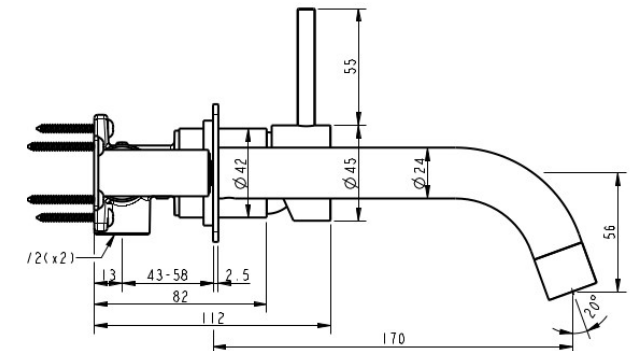

**CIOSO WALL BASIN MIXER MODERN BRASS  
 WITH PLATE 10152BB**

- Contemporary new design
- Available in 4 finishes
- 15 Year conditional warranty
- WELS Rating 5 Star 6 LPM
- Maximum operating pressure 500kpa
- Minimum operating pressure 150kpa
- Maximum water temperature 80 degrees
- Must be installed by a licensed plumber